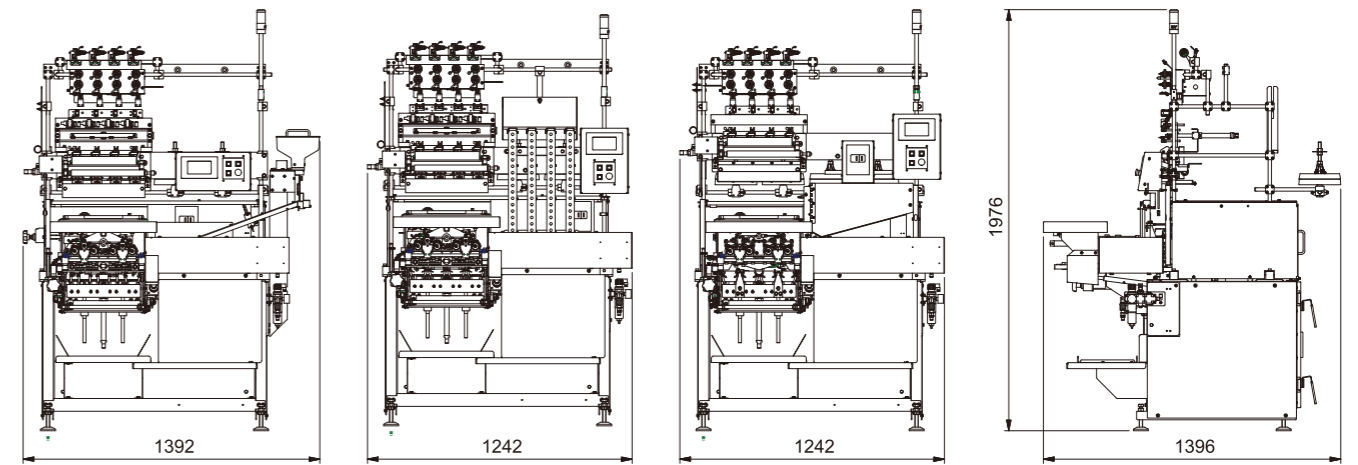

FACTORY

泰能機器工業股份有限公司
TAINING MACHINE INDUSTRIAL CO., LTD.

台灣43251台中市大肚區沙田路三段734巷3